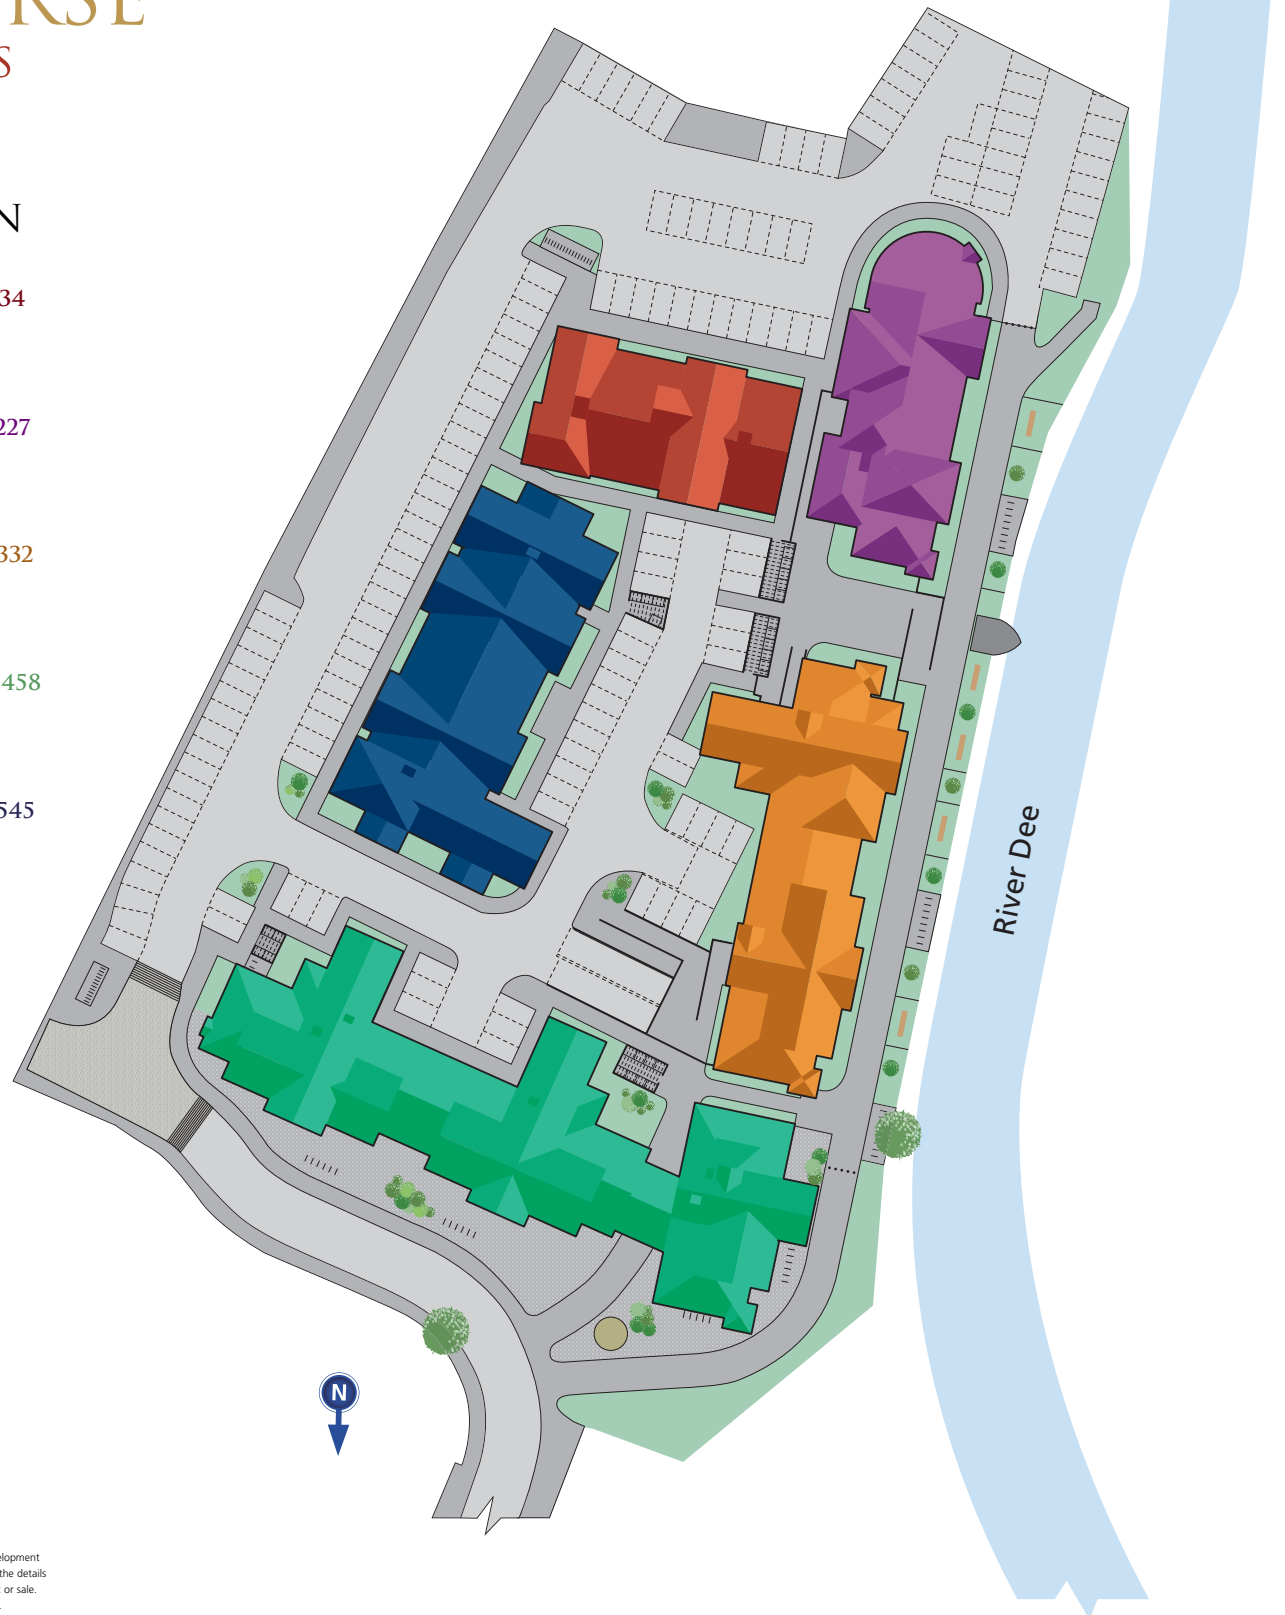

RACECOURSE APARTMENTS

DEVELOPMENT PLAN

BLOCK 1 PLOTS 101 - 134
1 & 2 bedroom apartments

BLOCK 2 PLOTS 201 - 227
2 bedroom apartments

BLOCK 3 PLOTS 301 - 332
1 & 2 bedroom apartments

BLOCK 4 PLOTS 401 - 458
1 & 2 bedroom apartments

BLOCK 5 PLOTS 501 - 545
1 & 2 bedroom apartments

June 07